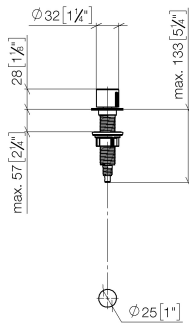

Strainer waste with control handle - Brushed Dark Platinum

ELIO

10 712 970

- control for single basin
- including adapter for Bowden cable

Fits ELIO, ENO, MEM, META SQUARE, SYNC and TARA ULTRA

Fits: ELIO, MEM, ENO, SYNC, TARA ULTRA, META SQUARE

	Brushed Dark Platinum	10 712 970-99
	Chrome	10 712 970-00
	Brushed Platinum	10 712 970-06
	Platinum	10 712 970-08
	Durabronze (23kt Gold)	10 712 970-09
	Dark Chrome	10 712 970-19
	Brushed Durabronze (23kt Gold)	10 712 970-28
	Matte Black	10 712 970-33
	Brushed Champagne (22kt Gold)	10 712 970-46
	Champagne (22kt Gold)	10 712 970-47
	Brushed Chrome	10 712 970-93

10 712 970

mm [inches]

10 712 970

Parts for other finishes can be found here: [Chrome](#)

Spare parts list

No.	Item Number	Name	Quantity used	Delivery time
1	09 20 97 030-99	handle	1	30
2	90 12 12 002 00 90	fixing cap	1	2
3	09 27 87 011-99	rosette	1	30
4	09 14 10 042 90	seal	1	2
5	09 29 06 087-99	spindle	1	-
Spare part can no longer be ordered, please order the replacement item				
6	04 30 01 029 00 90	adaptor	1	2
7	09 24 03 175 90	adaptor	1	2
8	09 11 10 073-07	connection	1	30
9	09 11 10 074-07	connection	1	30
10	09 11 10 079-07	connection	1	30
11	09 30 11 087 90	disc	1	2
12	09 23 30 024-07	nut	1	30